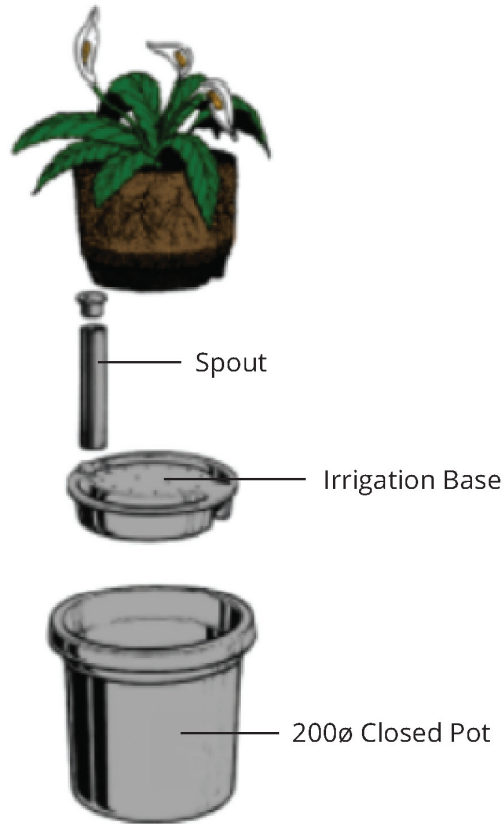

Planta

USER INSTRUCTIONS

Our Planta boxes are built to support both live and artificial plants.

If you plan to add live plants to your Planta, care must be taken when watering to ensure water is contained to the closed pots.

Watering is super easy. You simply pour directly into the spout, which feeds directly into the irrigation module base. The base provides a reservoir for your plants to draw from, whilst preserving full root aeration for optimal growth and preventing root rot. The spout also helps regulate the amount of water available to your plants.

This is the correct way to water your plants and guarantees that all moisture is kept contained within the pot and away from the Planta box. Freely watering your plants outside of the spout is not advised as possible spillage may occur, leading to water damage to your Planta unit - please ensure facility managers and space users are aware of this and only use the spout to prevent the voiding of your Planta unit warranty.

For more information on how to manage your plants within the closed pot irrigation system, follow this link - www.ezymaintain.com.au