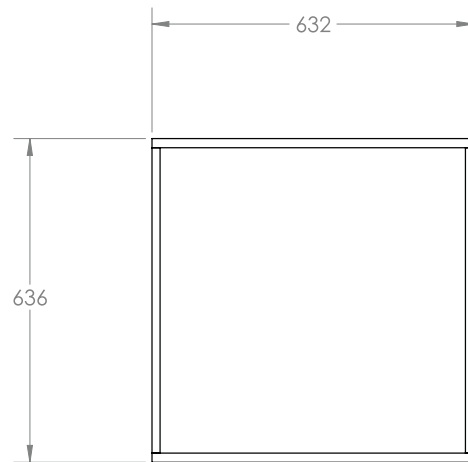

Early Learning Range

Fika Sensory Table

Fika Sensory Tables are designed for creative play and discovery. With raised edges and vibrant leg colours, they're perfect for early learning spaces and keeping activities in one space.

Top Material – 18mm birch plywood surface, known for strength and natural beauty

Eco Friendly – Sustainably sourced birch plywood, ideal for eco-conscious schools and centres.

Size Options – Available in two height options

Frame Options – Standard in soft Silver, with optional colours in Wedgewood, Eucalypt and Territory Red.

For more details or to enquire about specific configurations, visit the VE Furniture Fika Table page.

Model	Description	W	D	H
FIK001	Fika Sensory Table	632	636	450
FIK002	Fika Sensory Table	632	636	500