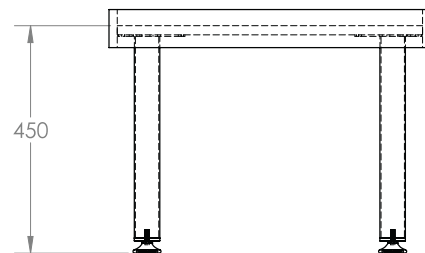

Early Learning Range

Fika Sensory Table

Fika Sensory Tables are designed for creative play and discovery. With raised edges and vibrant leg colours, they're perfect for early learning spaces and keeping activities in one space.

Top Material – 18mm birch plywood surface, known for strength and natural beauty

Eco Friendly – Sustainably sourced birch plywood, ideal for eco-conscious schools and centres.

Size Options – Available in two height options

Frame Options – Standard in soft Silver, with optional colours in Wedgewood, Eucalypt and Territory Red.

For more details or to enquire about specific configurations, visit the VE Furniture Fika Table page.

Model	Description	W	D	H
FIK001	Fika Sensory Table	632	636	450
FIK002	Fika Sensory Table	632	636	500