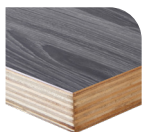

Frame Options – Standard in soft Silver, with optional colours in Wedgewood, Eucalypt and Territory Red.

For more details or to enquire about specific configurations, visit the VE Furniture Jellybean Table page.

Model	Description	W	D	H
JEL001	Jellybean Table	1200	680	450
JEL002	Jellybean Table	1200	680	500

Finish Options

Jellybean Table

Core Palette

B-PLY
Birch Plywood

PC-SLV
Silver

Standard Product Finish

This product is crafted from durable birch plywood and silver powder coated steel offering a blend of natural strength and style for any learning space.

S-BND
Light Oak

S-GRY
White

S-IRN
Ironstone

S-DMD
Diamond

S-ZNC
Zincworks

W-WRT
Writeable

Powder Coating

PC-EUC
Eucalypt

PC-TER
Territory

PC-WED
Wedgewood

PC-BLK
Black

Laminated Plywood

L-DKO
Dark Oak

L-NTO
Natural Oak

L-LTO
Light Oak

L-WHT
White