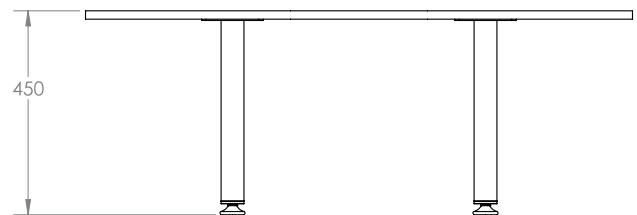

Early Learning Range

Jellybean Table

Jellybean Tables add a playful twist to early learning spaces! With their unique shape, durable birch tops and two height options, they're perfect for creativity, play and fun.

Top Material – 18mm birch plywood surface, known for strength and natural beauty

Eco Friendly – Sustainably sourced birch plywood, ideal for eco-conscious schools and centres.

Size Options – Available in two height options

Frame Options – Standard in soft Silver, with optional colours in Wedgewood, Eucalypt and Territory Red.

For more details or to enquire about specific configurations, visit the VE Furniture Jellybean Table page.

Model	Description	W	D	H
JEL001	Jellybean Table	1200	680	450
JEL002	Jellybean Table	1200	680	500