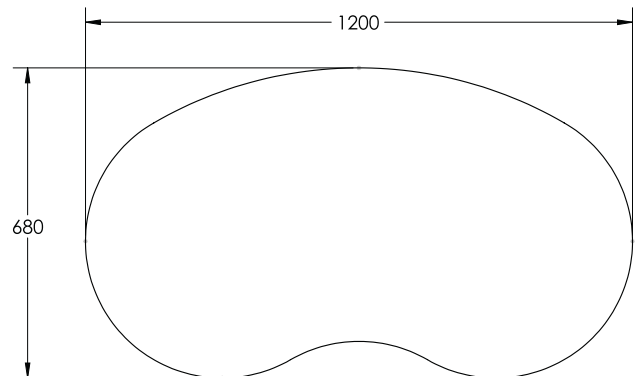

Early Learning Range

Jellybean Table

Jellybean Tables add a playful twist to early learning spaces! With their unique shape, durable birch tops and two height options, they're perfect for creativity, play and fun.

Top Material – 18mm birch plywood surface, known for strength and natural beauty

Eco Friendly – Sustainably sourced birch plywood, ideal for eco-conscious schools and centres.

Size Options – Available in two height options

Frame Options – Standard in soft Silver, with optional colours in Wedgewood, Eucalypt and Territory Red.

For more details or to enquire about specific configurations, visit the VE Furniture Jellybean Table page.

Model	Description	W	D	H
JEL001	Jellybean Table	1200	680	450
JEL002	Jellybean Table	1200	680	500