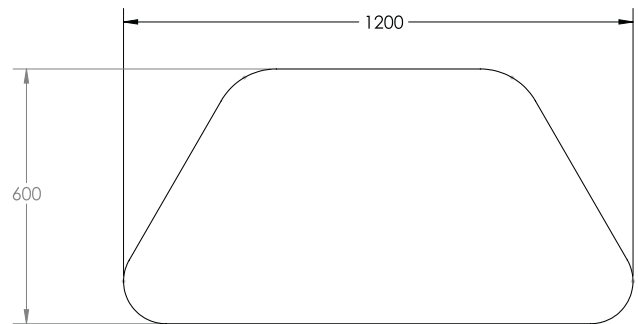

For more details or to enquire about specific configurations, visit the [VE Furniture Keystone Table page](#).