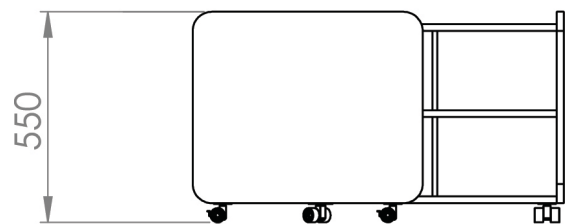

The Nordic Curve Activity Centre offers curved storage bays and a spacious work surface, perfect for little learners. Combine multiple units for creative play spaces in early learning environments.

Play Surface - Slightly curved, inviting workspace designed to engage children in activities.

Storage - Features two smaller open storage bays for toys, learning materials, or art supplies, and one larger bay for bulkier items like puzzles.

Lockable Castors - Easy-roll, lockable castors make it simple to move around the room for flexible use.

For more details or to enquire about specific configurations, visit the VE Furniture Nordic Curve page.

Model	Description	W	D	H
NOR003	Nordic Curve Activity Centre	1369	665	550