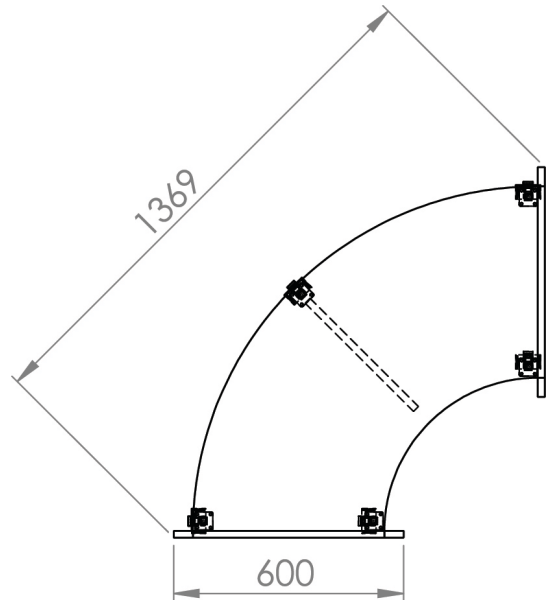

The Nordic Curve Activity Centre offers curved storage bays and a spacious work surface, perfect for little learners. Combine multiple units for creative play spaces in early learning environments.

Play Surface - Slightly curved, inviting workspace designed to engage children in activities.

Storage - Features two smaller open storage bays for toys, learning materials, or art supplies, and one larger bay for bulkier items like puzzles.

Lockable Castors - Easy-roll, lockable castors make it simple to move around the room for flexible use.

For more details or to enquire about specific configurations, visit the VE Furniture Nordic Curve page.

Model	Description	W	D	H
NOR003	Nordic Curve Activity Centre	1369	665	550