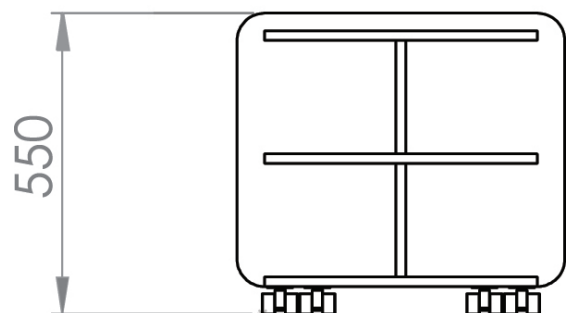

The Nordic Linea Bench Seat offers a comfy seat with built-in storage. Perfect for early learners, this versatile piece fits tote boxes, baskets or cushions for a cosy learning corner.

Design Purpose – Designed to create focal points in learning spaces, showcasing books, toys, or art.

Construction – Crafted from 25mm birch plywood, built for everyday use in busy environments.

Design – Modular and compact, ideal for early learners in childcare centres, preschools, or libraries.

Lockable Castors – Easy-roll, lockable castors make it simple to move around the room for flexible use.

For more details or to enquire about specific configurations, visit the VE Furniture Nordic End-Cap page.

Model	Description	W	D	H
NOR006	Nordic End-Cap Display	450	600	550