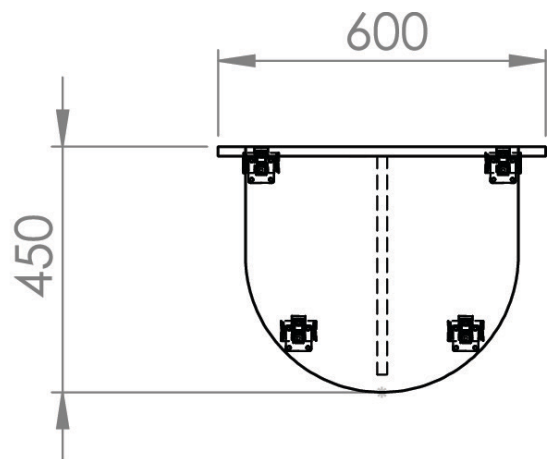

The Nordic Linea Bench Seat offers a comfy seat with built-in storage. Perfect for early learners, this versatile piece fits tote boxes, baskets or cushions for a cosy learning corner.

Design Purpose – Designed to create focal points in learning spaces, showcasing books, toys, or art.

Construction – Crafted from 25mm birch plywood, built for everyday use in busy environments.

Design – Modular and compact, ideal for early learners in childcare centres, preschools, or libraries.

Lockable Castors – Easy-roll, lockable castors make it simple to move around the room for flexible use.

For more details or to enquire about specific configurations, visit the VE Furniture Nordic End-Cap page.

Model	Description	W	D	H
NOR006	Nordic End-Cap Display	450	600	550