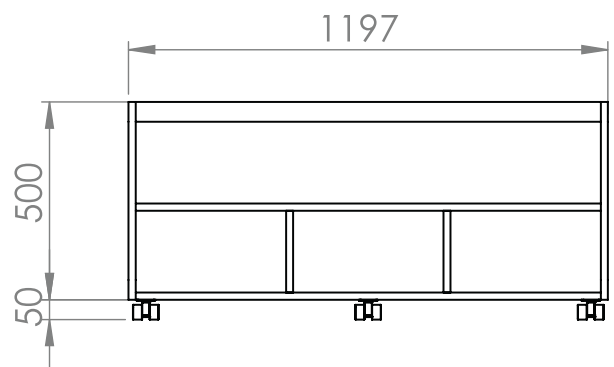

For more details or to enquire about specific configurations, visit the VE Furniture Nordic Bench page.