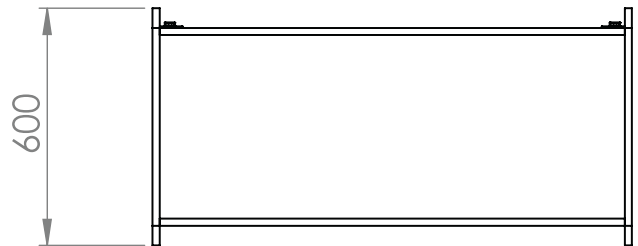

# Nordic Bench

Model	Description	W	D	H
NOR007	Nordic Linea Bench Seat	1197	600	550

The Nordic Linea Bench Seat offers a comfy seat with built-in storage. Perfect for early learners, this versatile piece fits tote boxes, baskets or cushions for a cosy learning corner.

**Multifunctional Design** – Features a spacious 1200mm seat and ample open storage spaces underneath, ideal for storing tote boxes, baskets, or Lilypad square floor cushions.

**Storage Options** – Provides ample open storage bays beneath the seat for tote boxes, toys or cushions.