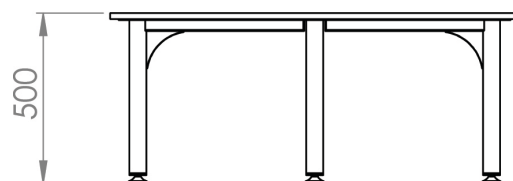

Our Oslo tables bring aesthetics, durability and rounded fun to childcare spaces. Available in multiple sizes, they come static or mobile, with soft colours perfect for early learning environments.

Top Material – 25mm birch plywood surface, known for strength and natural beauty

Eco Friendly – Sustainably sourced birch plywood, ideal for eco-conscious schools and centres.

Size Options – Available in three sizes to adapt to various learning spaces..

Frame Options – Standard in soft Silver, with optional colours in Wedgewood, Eucalypt and Territory Red.

For more details or to enquire about specific configurations, visit the VE Furniture Oslo Table page.

Model	Description	Ø	H
OSL001	Oslo 1200 Table	1200	500
OSL002	Oslo 1200 Mobile Table	1200	500
OSL003	Oslo 1000 Table	1000	500
OSL004	Oslo 1000 Mobile Table	1000	500
OSL005	Oslo 900 Table	900	500
OSL006	Oslo 900 Mobile Table	900	500